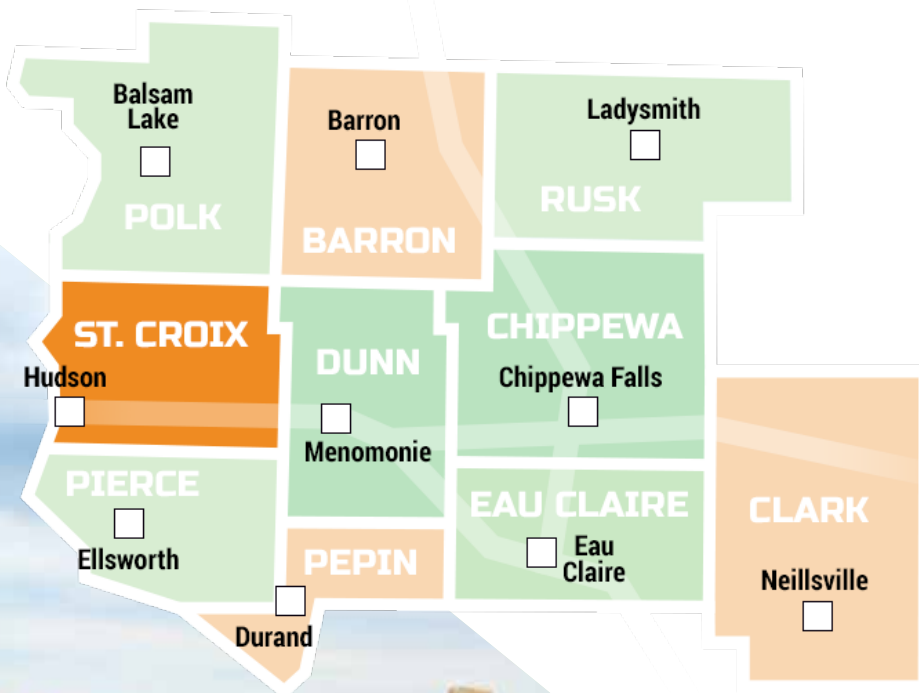

Open for Business in St. Croix County, WI

St. Croix County's prime location offers business and industry an attractive setting, access to major markets and favorable business conditions. A highly skilled labor force contributes to the economic vitality of the county. Opportunities to further education are plentiful with strong school districts and three highly regarded colleges – Northwood Technical College, Chippewa Valley Technical College and UW-River Falls in the area. The county's western border is formed by the Kinnickinnic, Willow, Apple and St. Croix Rivers, which deliver natural beauty and recreational opportunities to those who work and live here.

At a Glance...

- 736 square miles
- Education and Health Services, Manufacturing, and Plastics and Distribution are the key industries
- 11 Industrial and Business Parks with available space
- Ranks in the top of state population growth
- Home to renowned one-mile-long St. Croix River Crossing Bridge
- Average commute is 26 minutes

Infrastructure

- Located in the I-94 Corridor
- St. Croix River Crossing Bridge
- New Richmond Regional Airport
- Less than an hour from Minneapolis/St. Paul International Airport
- High speed broadband

Life

- University of Wisconsin-River Falls
- Northwood Technical College
- Chippewa Valley Technical College
- 13 Public School Districts
- 96% High School Graduation Rate
- Angling, Kayaking and Canoeing opportunities with four major rivers